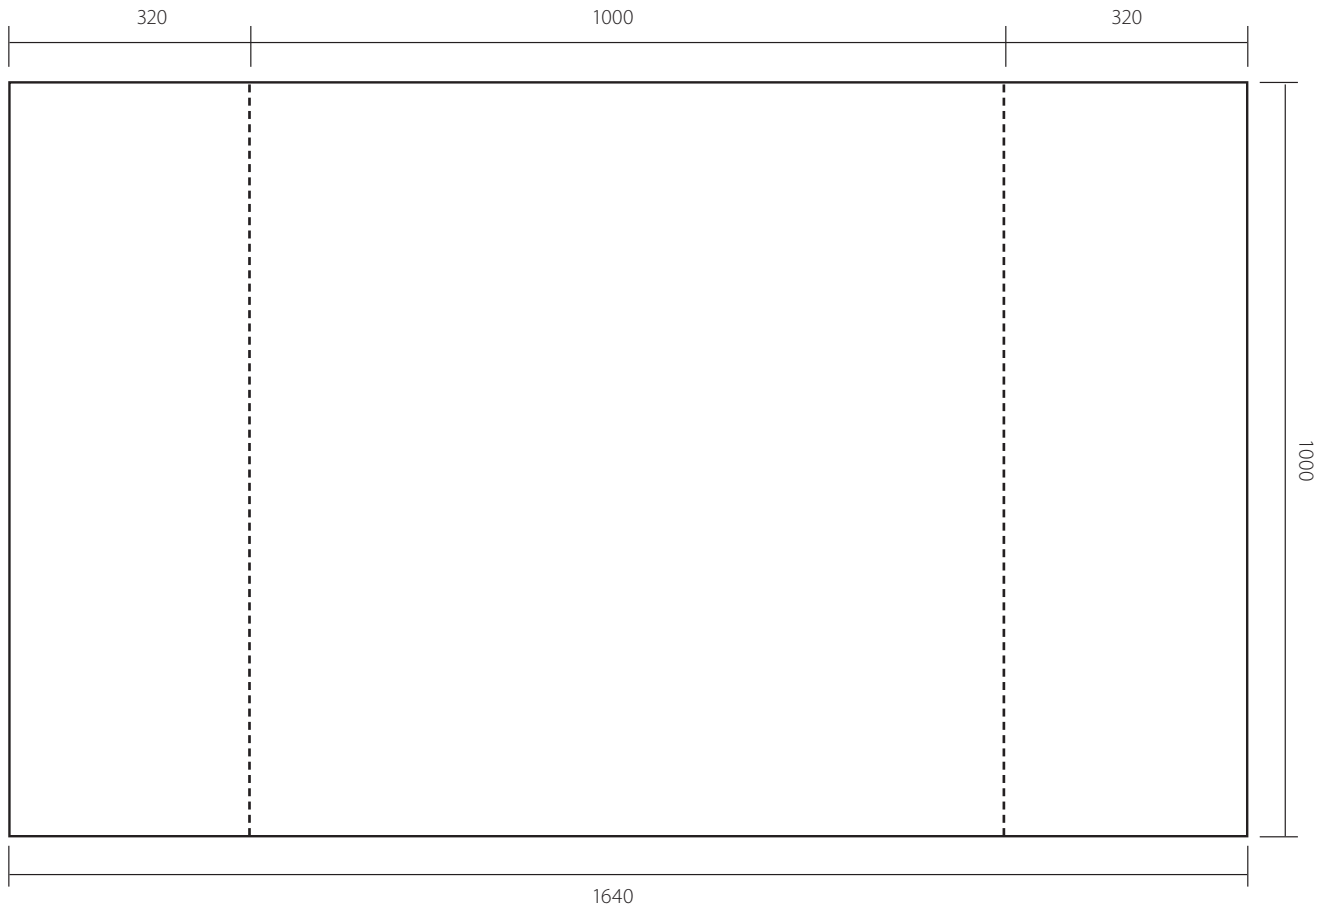

Mässbord

QuickDesk Max Plus

Measurements

» Graphics dimensions: 1640 x 1000 mm

Note.

Keep important details not too close to edges.

Print file requirements

- » Recommended resolution 1:1 100-150 dpi
Bigger is better!
- » CMYK (ISO Coated v2)
- » Do not add bleed or crop marks
- » PDF (PDF/X-1a)
TIFF (LZW compression is recommended)
- » Rich black: C 50 M 40 Y 40 K 100
- » Please do not use *Overprint*