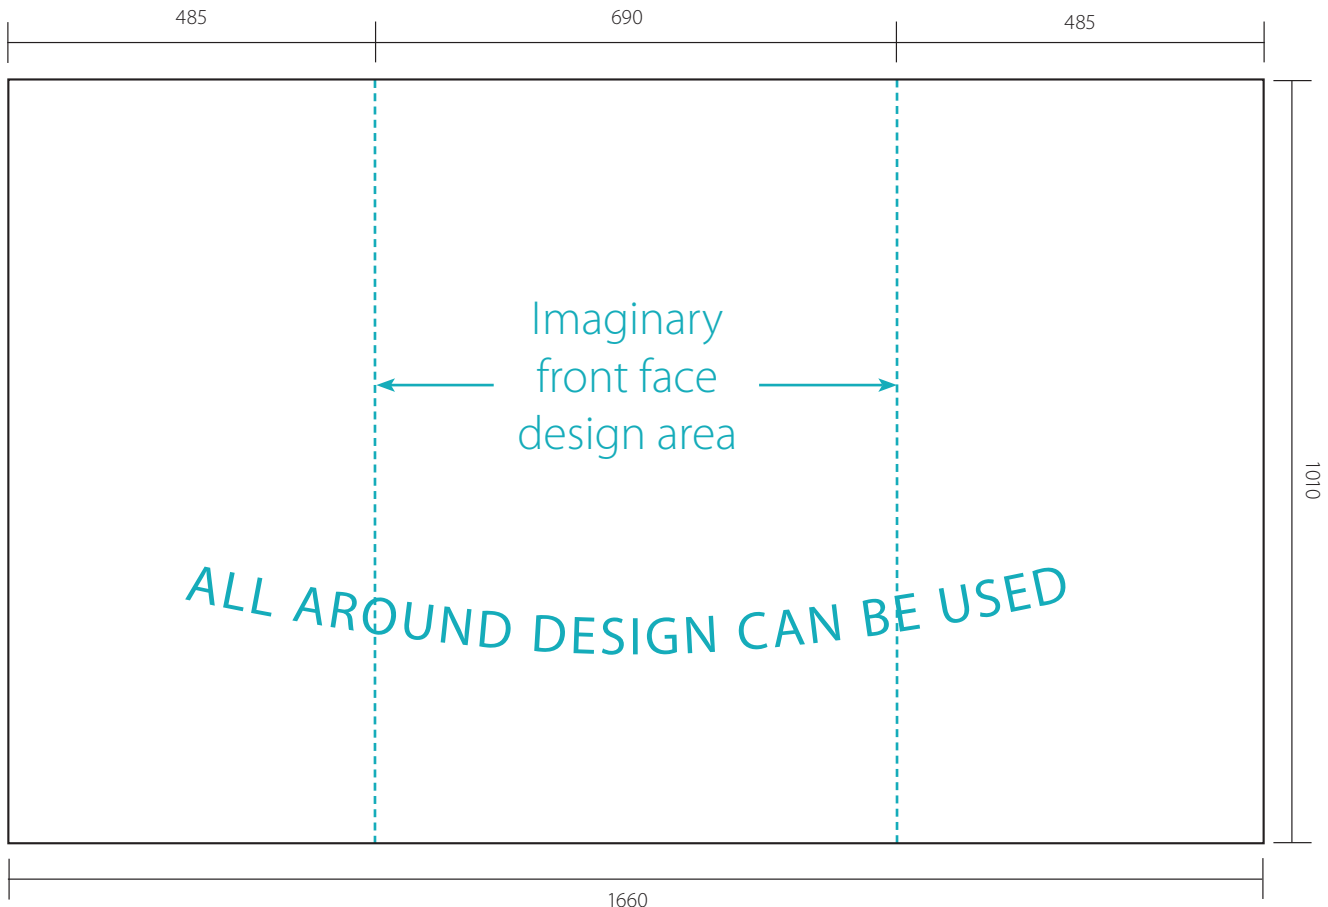

Mässbord

Telas Neo Matic

Measurements

- » Dimensions (W x H x D): 600 x 990 x 400 mm
- » Graphics dimensions: 1660 x 1010 mm

Note.

Don't keep important details too close to edges.

Print file requirements

- » Recommended resolution 1:1 100-150 dpi
Bigger is better!
- » CMYK (ISO Coated v2)
- » Do not add bleed or crop marks
- » PDF (PDF/X-1a)
TIFF (LZW compression is recommended)
- » Rich black: C 50 M 40 Y 40 K 100
- » Please do not use *Overprint*