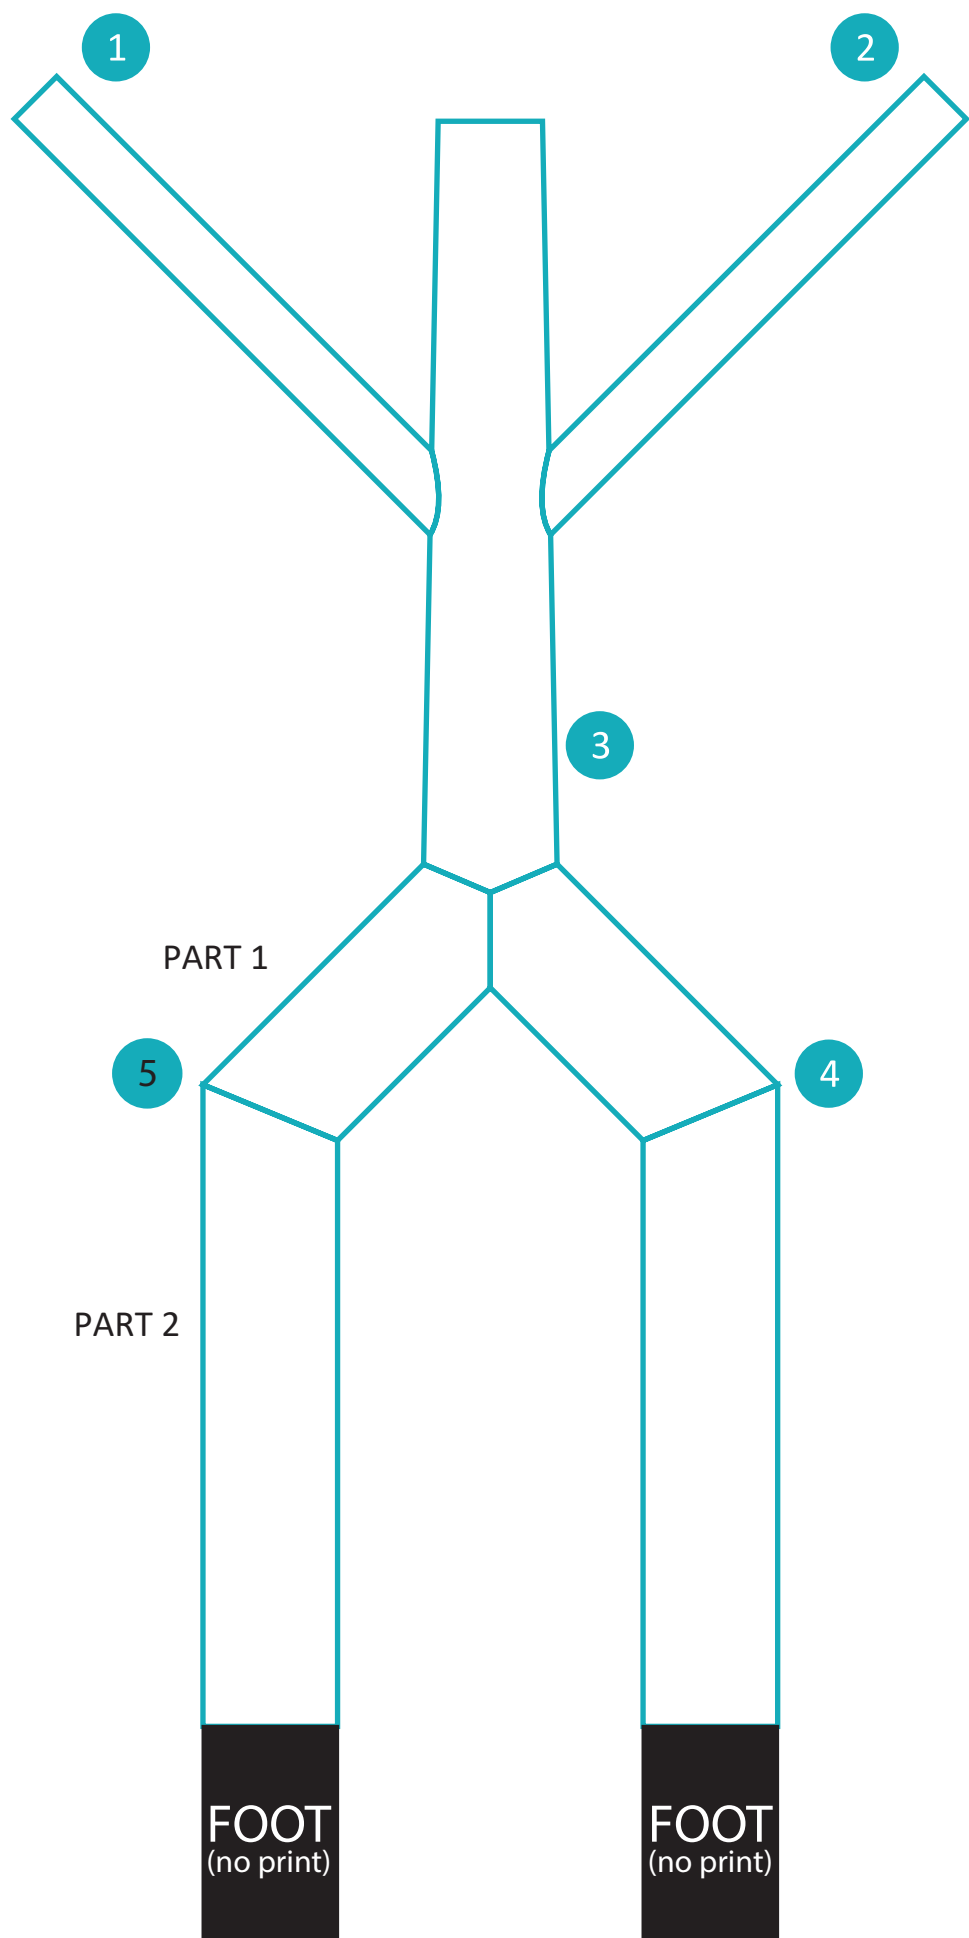

Uppblåsbar reklam

AIRDANCER 6m

2-legged

Template guidelines:

- » Use the provided template to design your graphics. Your design will be used as a guide for assembling the final production file
- » The solid line on the template indicates a safe visible area. **Please keep all key design elements and text within this space to avoid stitch-lines and distortion**
- » Keep in mind the visibility of your design elements due to the curvature of the elements
- » Use only scalable, vector graphics
- » CMYK (ISO Coated v2)
- » PDF (PDF/X-1a)
- » Do not add bleed or crop marks
- » Curve all type (text converted to curves/outlines)
- » **Please do not use *Overprint***

<https://expomarknad.eu/>

1
HAND 1
(FRONT/BACK)

2
HAND 2
(FRONT/BACK)

3
TRUNK
(FRONT/BACK)

PART 1

4
LEG 1
(FRONT/BACK)

PART 2

5
LEG 2
(FRONT/BACK)