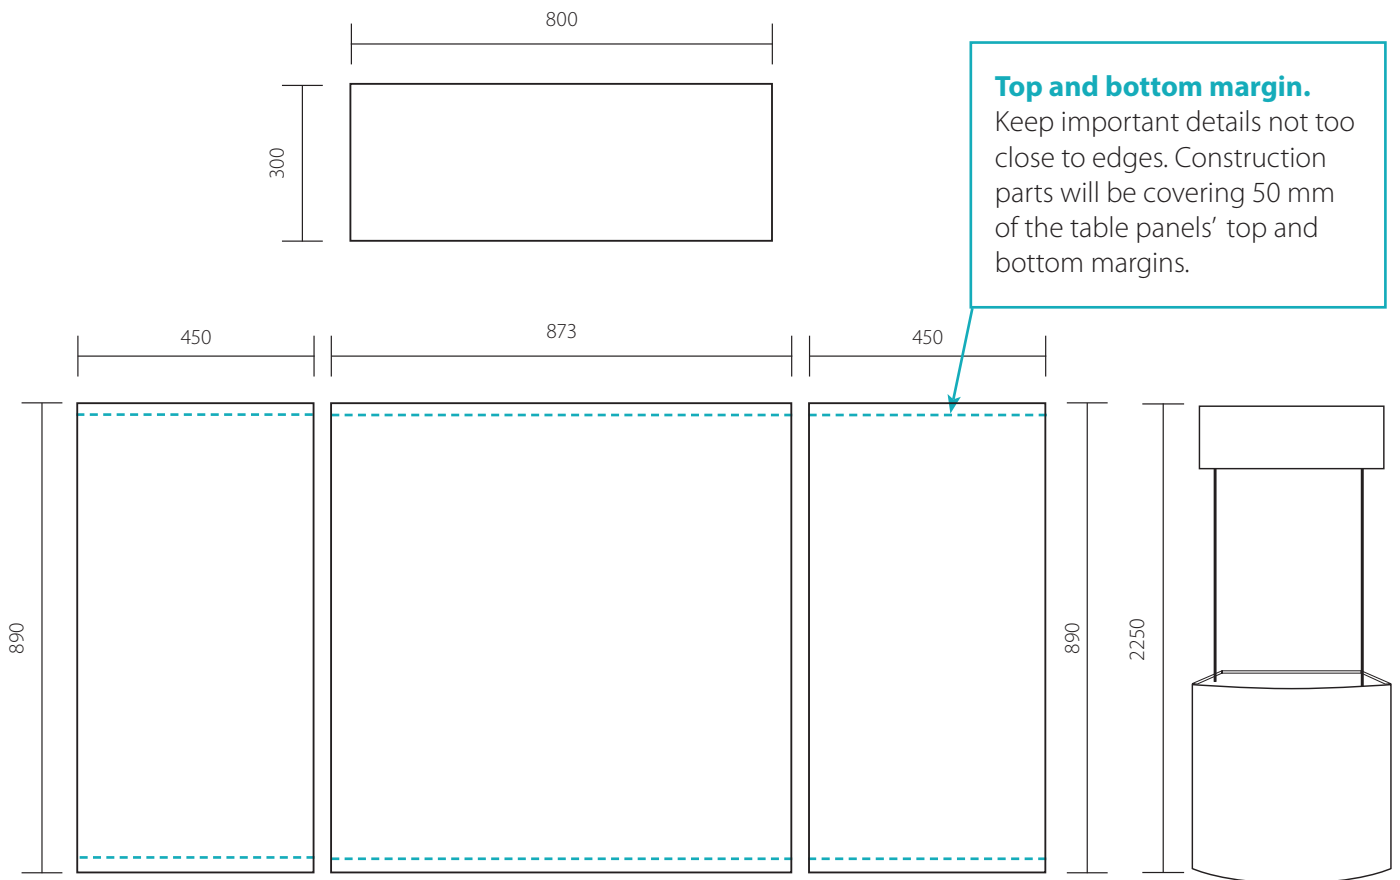

Mässbord

Demobord Fold L

Top and bottom margin.

Keep important details not too close to edges. Construction parts will be covering 50 mm of the table panels' top and bottom margins.

Measurements

- » Overall dimensions: 880 x 2250 x 450 mm